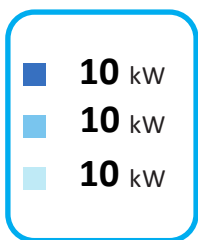

A

B

C

D

E

F

G

ENERG
енергия · ενέργεια

7738601080

Compress 7000 LWM

CS7000iLW 12 MB

Energy label components: boiler icon, A++ label, radiator icon, A label, tap icon.

Feature selection icons:

- + Solar panel icon,
- + Water tank icon,
- + Control panel icon,
- + Boiler icon,

Energy scale for radiator icon: A+++ (black arrow), A+++ (green), A++ (green), A+ (light green), A (yellow), B (orange), C (red-orange), D (red), E (red), F (red), G (red).

Energy scale for tap icon: A+++ (green), A++ (green), A+ (light green), A (yellow), B (orange), C (red-orange), D (red), E (red), F (red), G (red). Final label: A (black arrow).