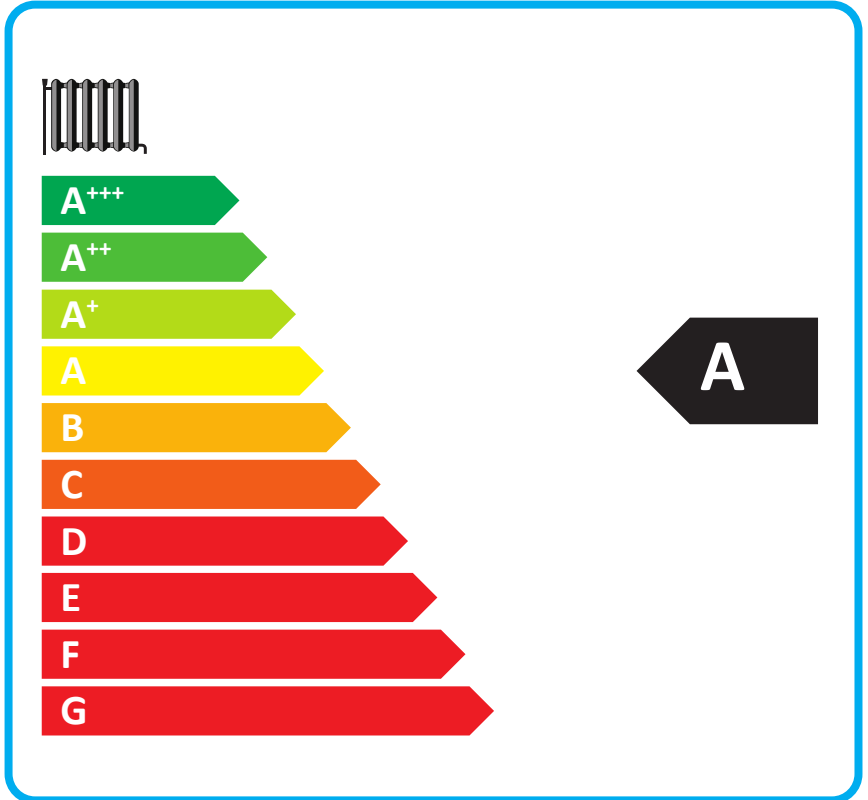

ENERG

енергия · ενέργεια

7739616231

BOPA GC-Sys701

GC7000iW 14 23, CW400, WS 290-5 EPK1 C, 2x FK-C-2S, AGS10 MS1

Energy label icons showing a radiator, energy class A, energy class B, and a tap with XL.

Feature icons: Solar panel, water tank, keypad, and boiler.